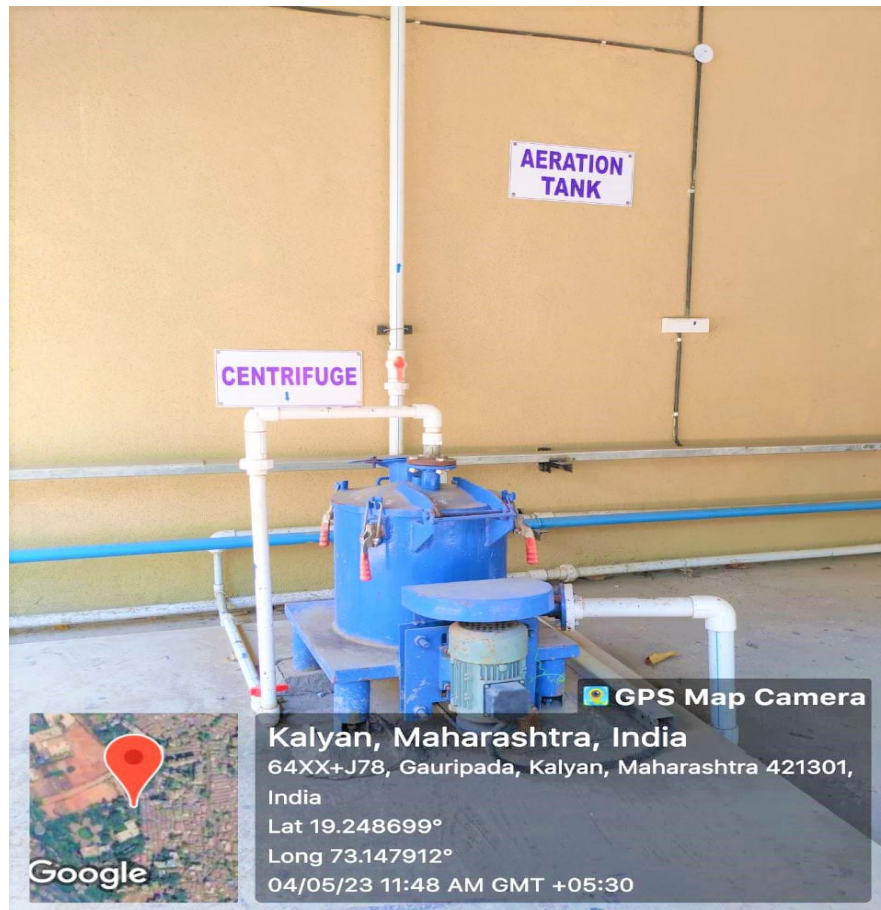

B. K. Birla College of Arts, Science & Commerce, Kalyan

(Empowered Autonomous Status) (2023 - 2032)

Reaccredited by NAAC (4th Cycle) with A++ Grade (CGPA - 3.51)

(Conducted by Kalyan Citizens' Education Society)

Affiliated to University of Mumbai

ISO 9001: 2015 Certified

AQAR 2023-24

ETP and STP Plant

Principal

B. K. Birla College of Arts, Science & Commerce (Autonomous), Kalyan

B. K. Birla College Road, Kalyan – 421 301 (M.S.) India

☎ : (0251) 2231293 / 294 ★ E-mail : principal@bkbck.edu.in ★ www.bkbck.edu.in